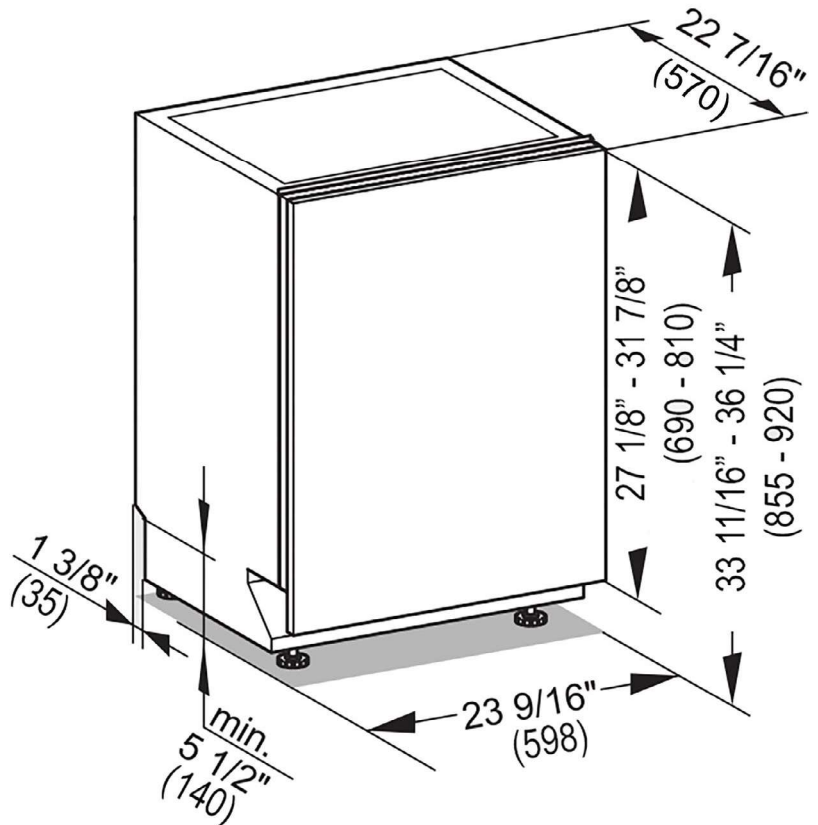

MATERIAL

12496710

SPECIFICATIONS	
Overall Unit Dimensions	23 ⁹ / ₁₆ " (598 mm) W x 33 ¹¹ / ₁₆ " - 36 ¹ / ₄ " (855 - 920 mm) H x 22 ⁷ / ₁₆ " (570 mm) D [Depth does not include door panel]
Niche	
Minimum Cabinet Niche Opening	23 ⁵ / ₈ " (600 mm) W x 33 ³ / ₄ " (857 mm) H x 22 ⁷ / ₁₆ " (570 mm) D
Plumbing	
Water Supply Requirements	<ul style="list-style-type: none"> • Cold or Hot (max 150°F/65°C) water connection • Male 3/8" compression fitting • Water pressure range 7.25 psi (0.5 bar) and 145 psi (10 bar)
Water Connection Line (Supplied)	Length: 5 ft (1.5 m) Female 3/8" compression.
Drain Hose (Supplied)	Length: 5 ft (1.5 m) 7/8" (22 mm) internal diameter
Electrical	
Electrical Requirements	110V / 120V, 60Hz, 15 Amps
Power Cord (Convertible to hardwire)	NEMA 5-15 plug, 5 ft (1.52 m)
Shipping	
Shipping Weight	121 lbs (55 kg)
Shipping Dimensions	27 ¹ / ₈ " W x 38 ⁷ / ₈ " H x 26 ³ / ₈ " D

PRODUCT DIMENSIONS

CUTOUT DIMENSIONS